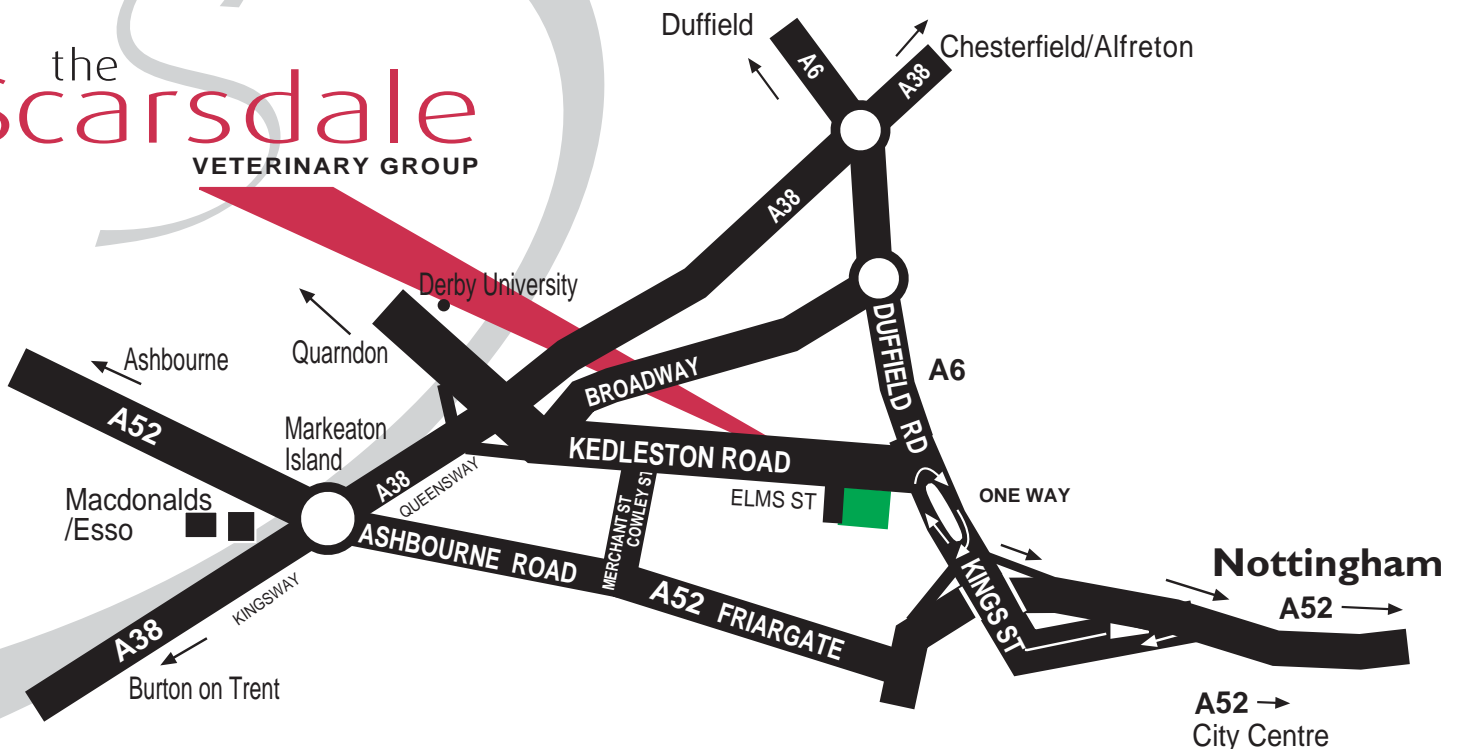

Scarsdale Veterinary Hospital

Main Hospital
45/47 Kedleston Road
Derby DE22 1FN
Tel: 01332 345191

HOW TO FIND US

the Scarsdale VETERINARY GROUP

email: post@scarsdalevets.com
www.scarsdalevets.com