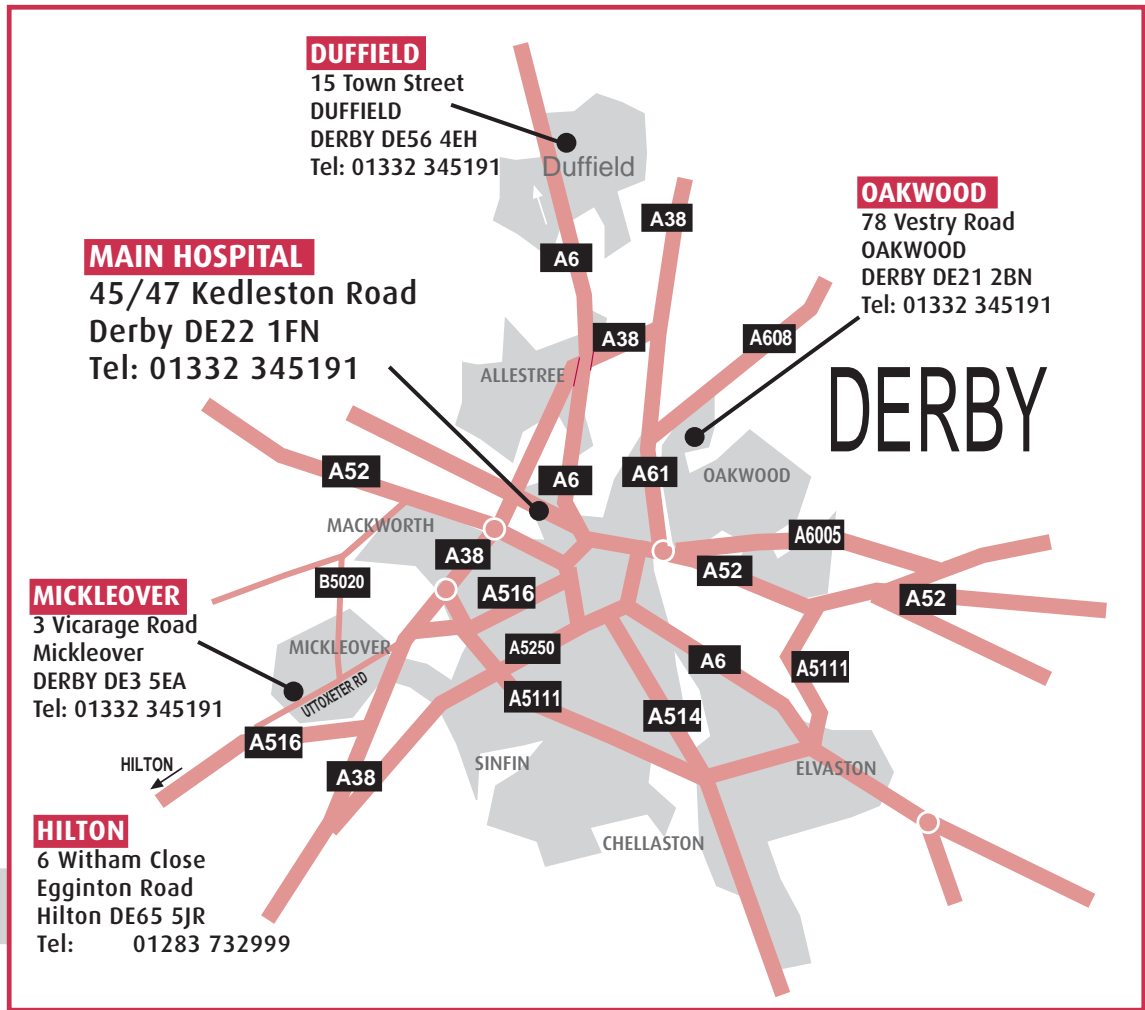

Scarsdale Veterinary Hospital

Main Hospital
45/47 Kedleston Road
Derby DE22 1FN
Tel: 01332 345191

HOW TO FIND US

the Scarsdale VETERINARY GROUP

email: post@scarsdalevets.com
www.scarsdalevets.com